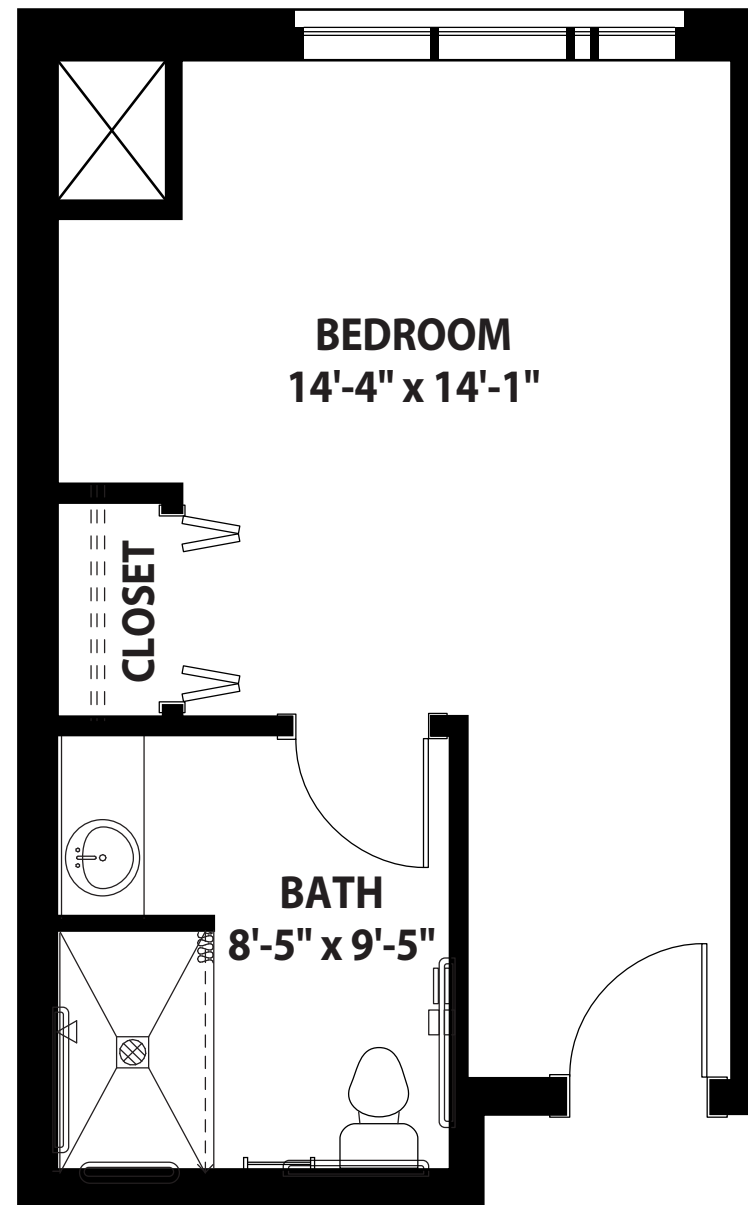

Memory Support

359 Sq.Ft. | Standard 1 Bedroom Studio, 1 Bath

Dimensions are approximate and may vary on individual floor plan. 1/4" = 1'

509.466.0411 | RockwoodatWhitworth.com