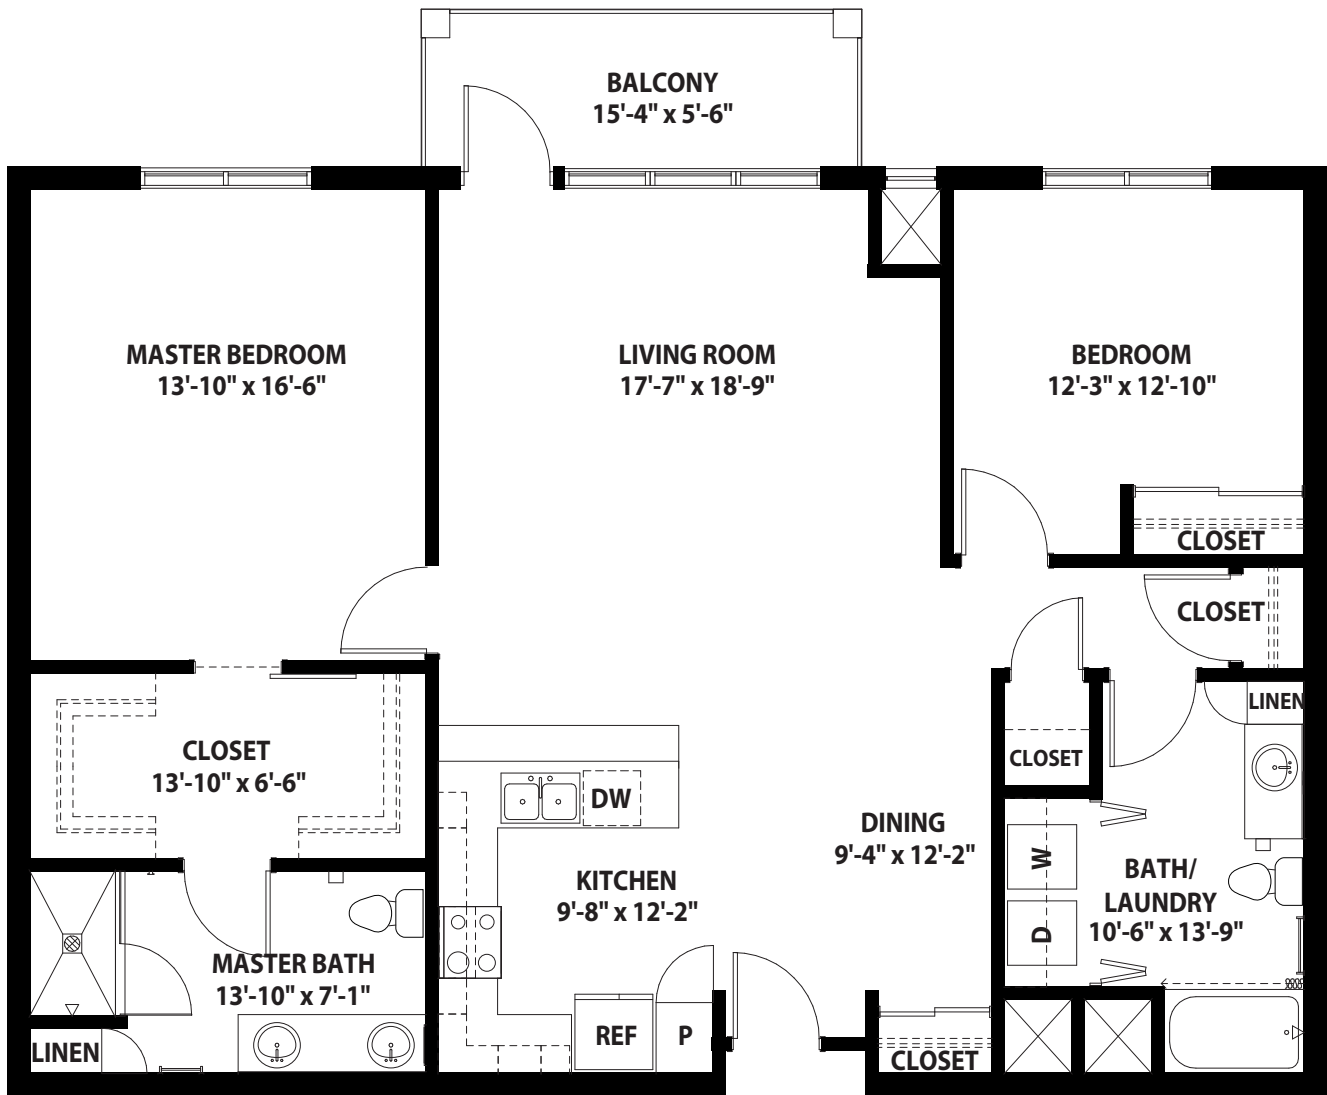

Willow

2 Bedroom, 2 Bath, Balcony | 1,450 sq. ft.

Dimensions may vary based on individual floor plan.

Willow, *mirror*

2 Bedroom, 2 Bath, Balcony | 1,450 sq. ft.

Dimensions may vary based on individual floor plan.