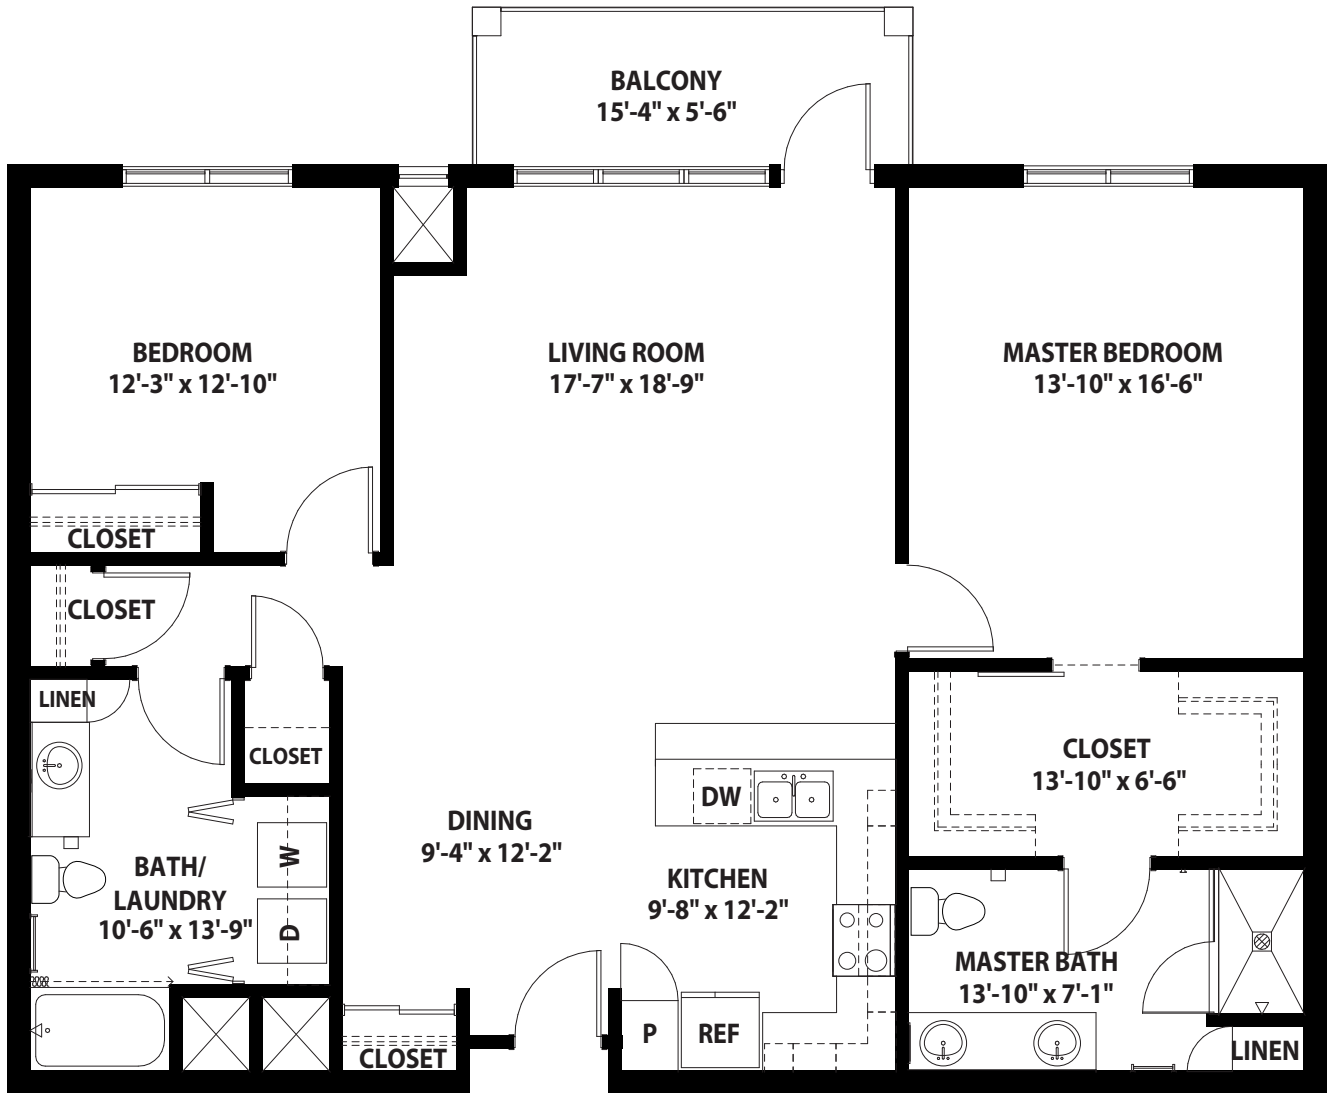

Willow

2 Bedroom, 2 Bath, Balcony | 1,450 sq. ft.

Dimensions may vary based on individual floor plan.

Willow, *mirror*

2 Bedroom, 2 Bath, Balcony | 1,450 sq. ft.

Dimensions may vary based on individual floor plan.