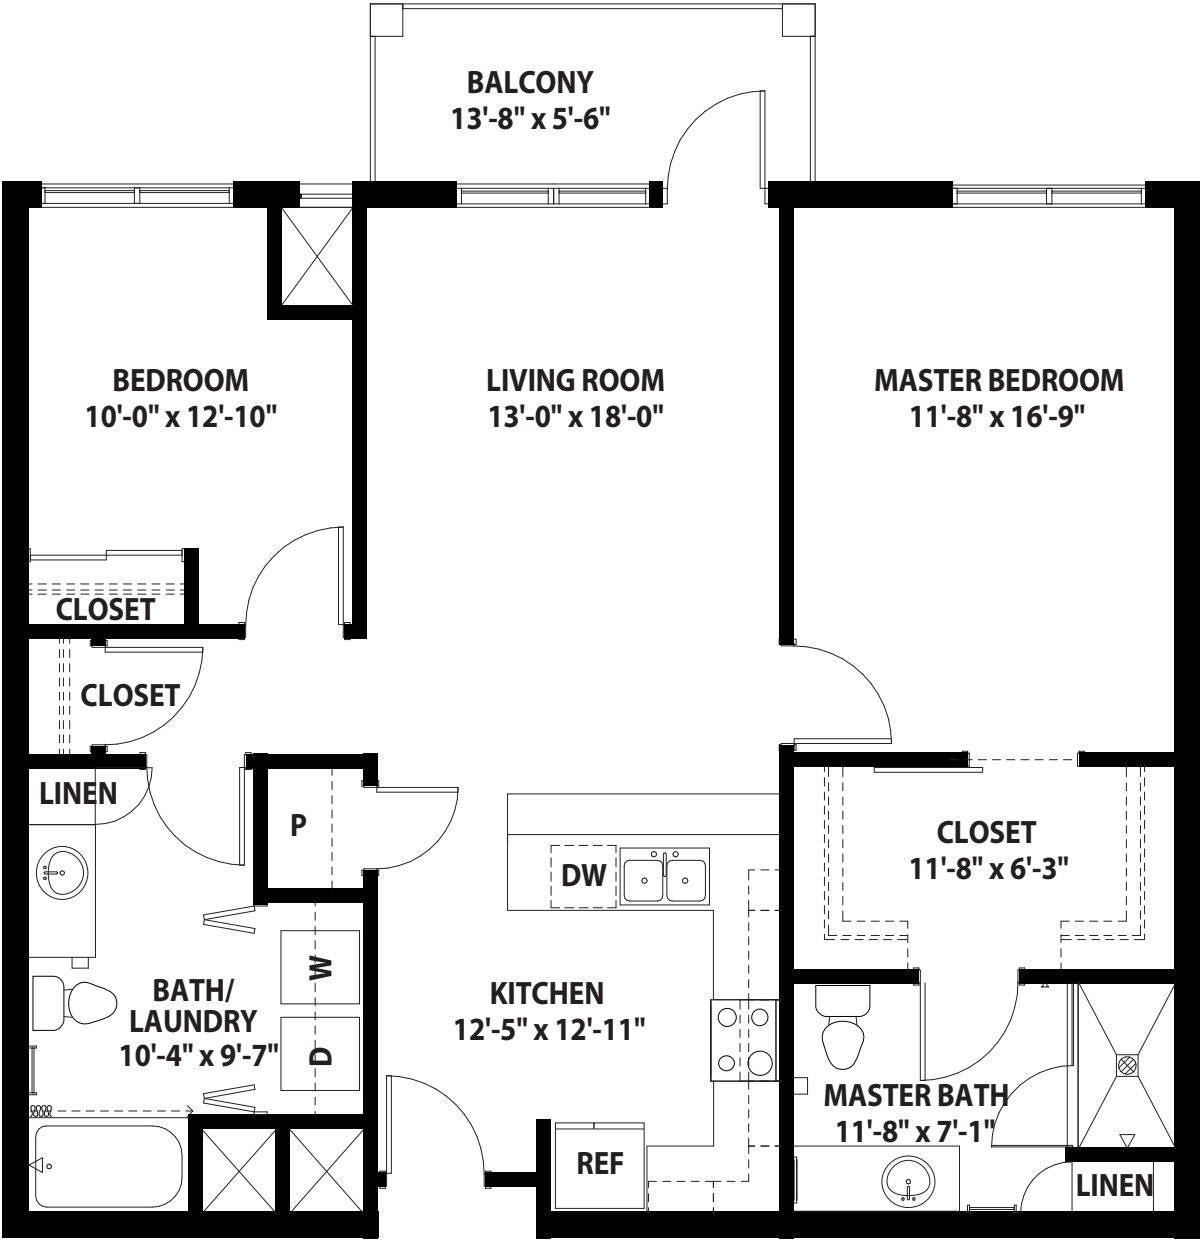

# Hawthorne

2 Bedroom, 2 Bath, Balcony | 1,150 sq. ft.

Dimensions may vary based on individual floor plan.