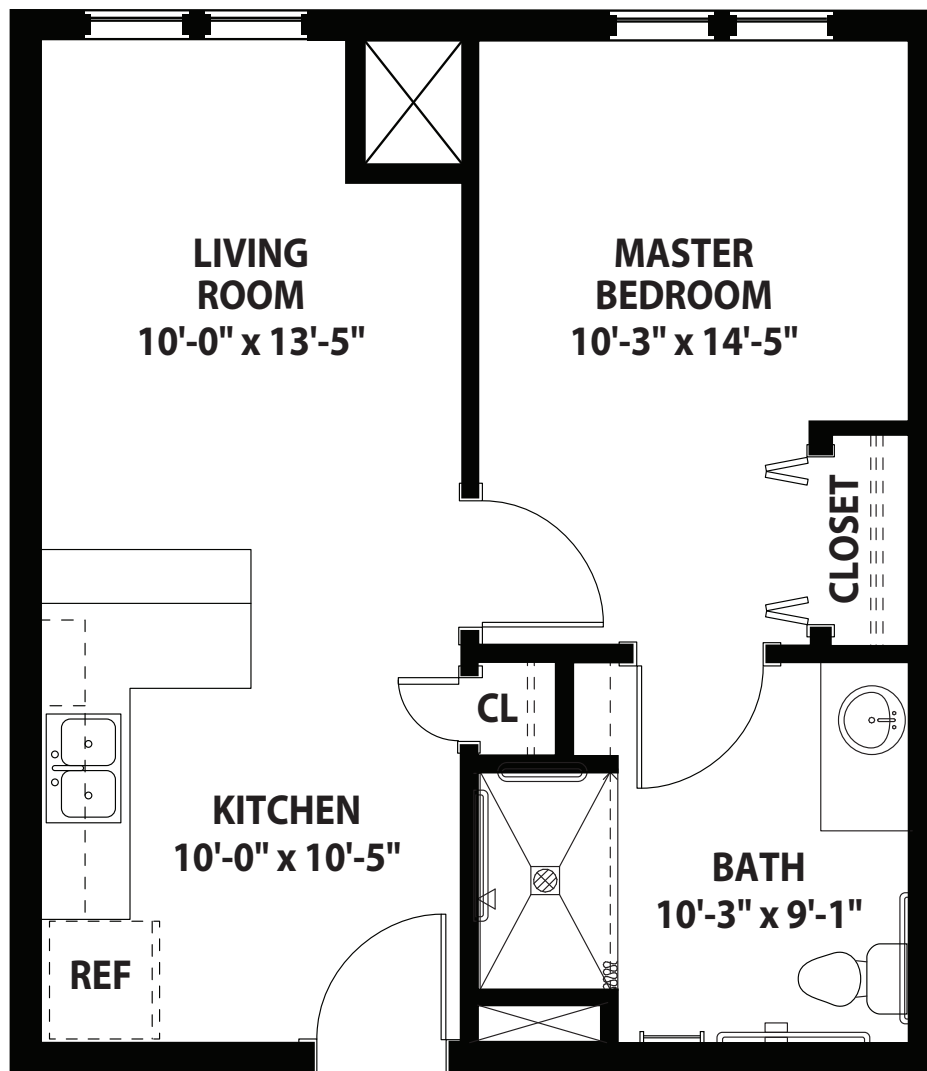

# AL 1 Bedroom

1 Bedroom, 1 Bath | 526 sq. ft.

Dimensions may vary based on individual floor plan.

  
**Palvella Glen**  
ROCKWOOD AT WHITWORTH