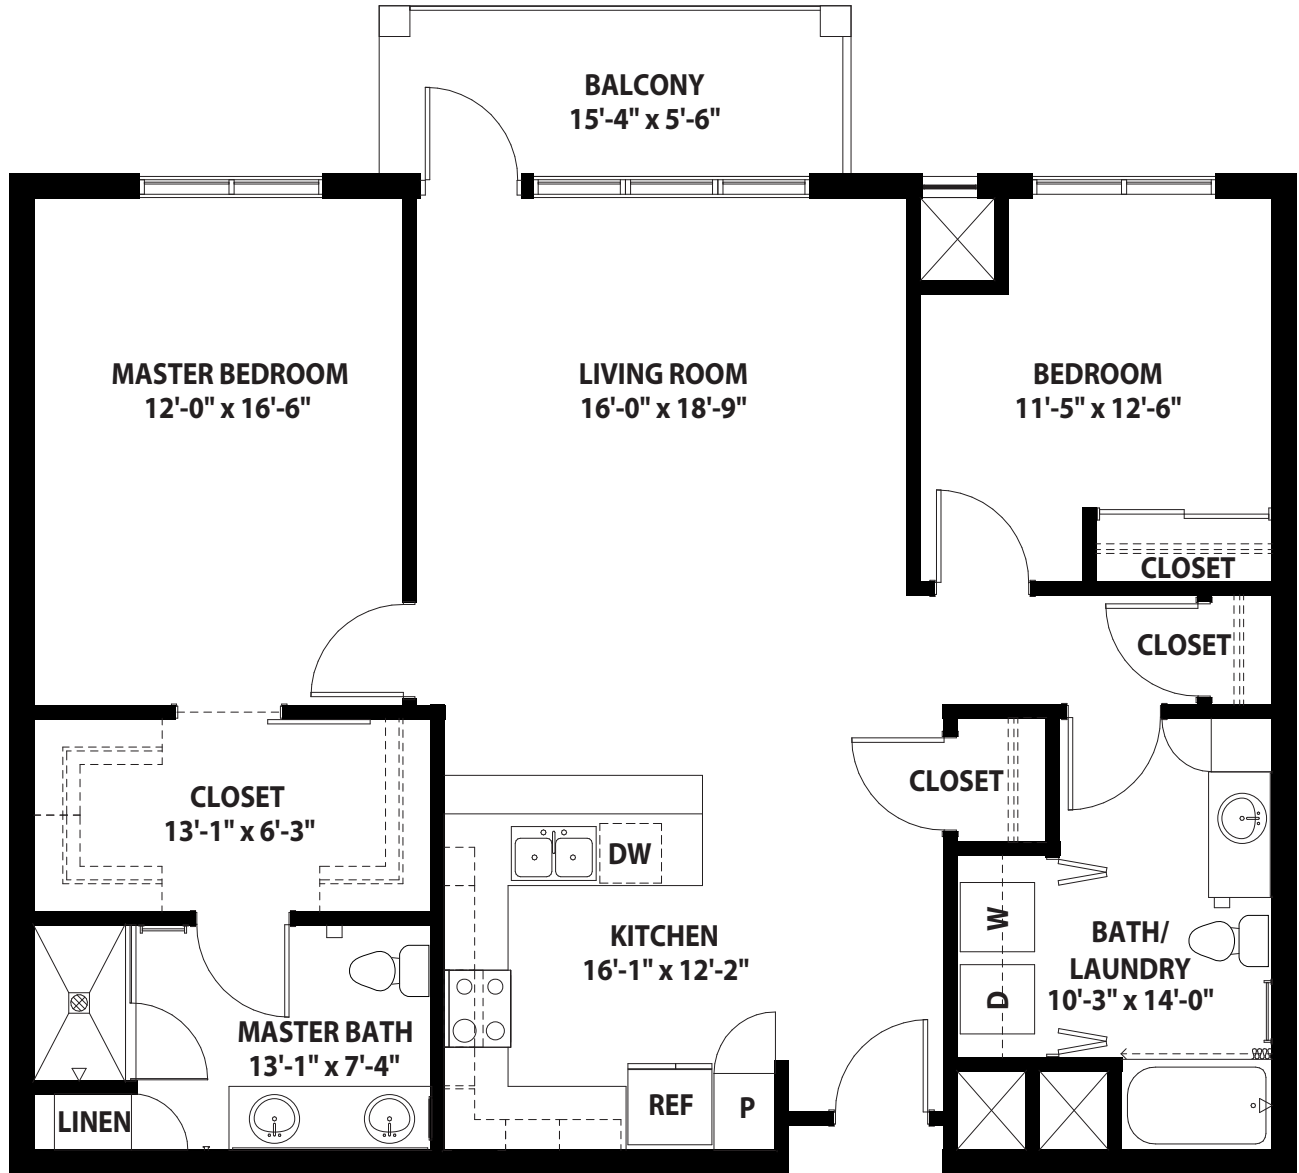

Ponderosa

2 Bedroom, 2 Bath, Balcony | 1,300 sq. ft.

Dimensions may vary based on individual floor plan.

Rockwood
AT WHITWORTH