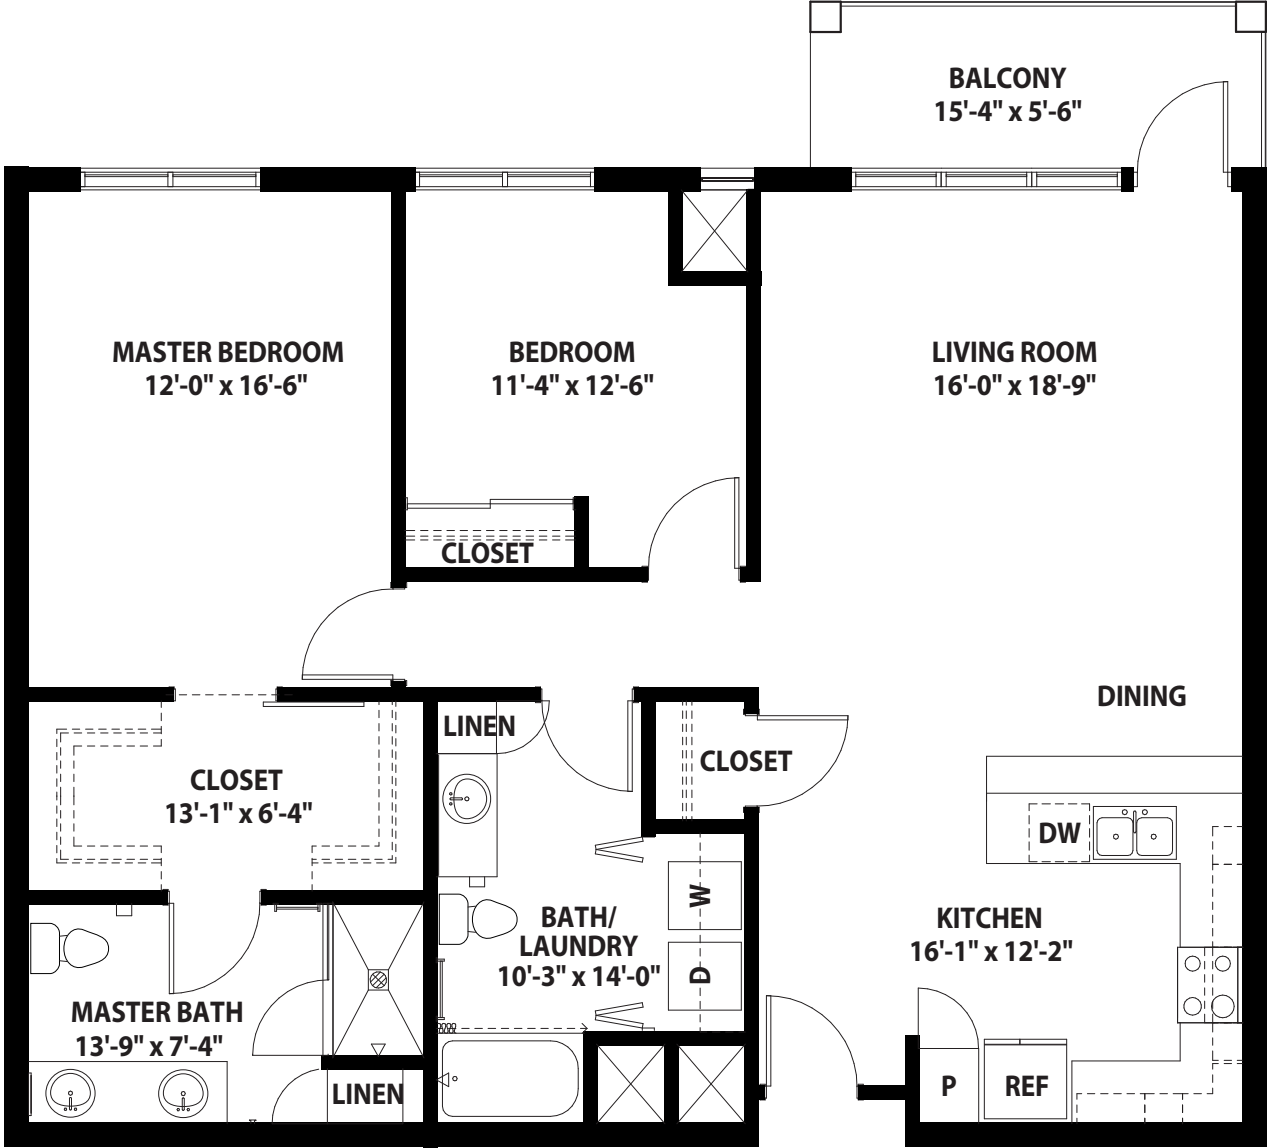

Madrona

2 Bedroom, 2 Bath, Balcony | 1,300 sq. ft.

Dimensions may vary based on individual floor plan.