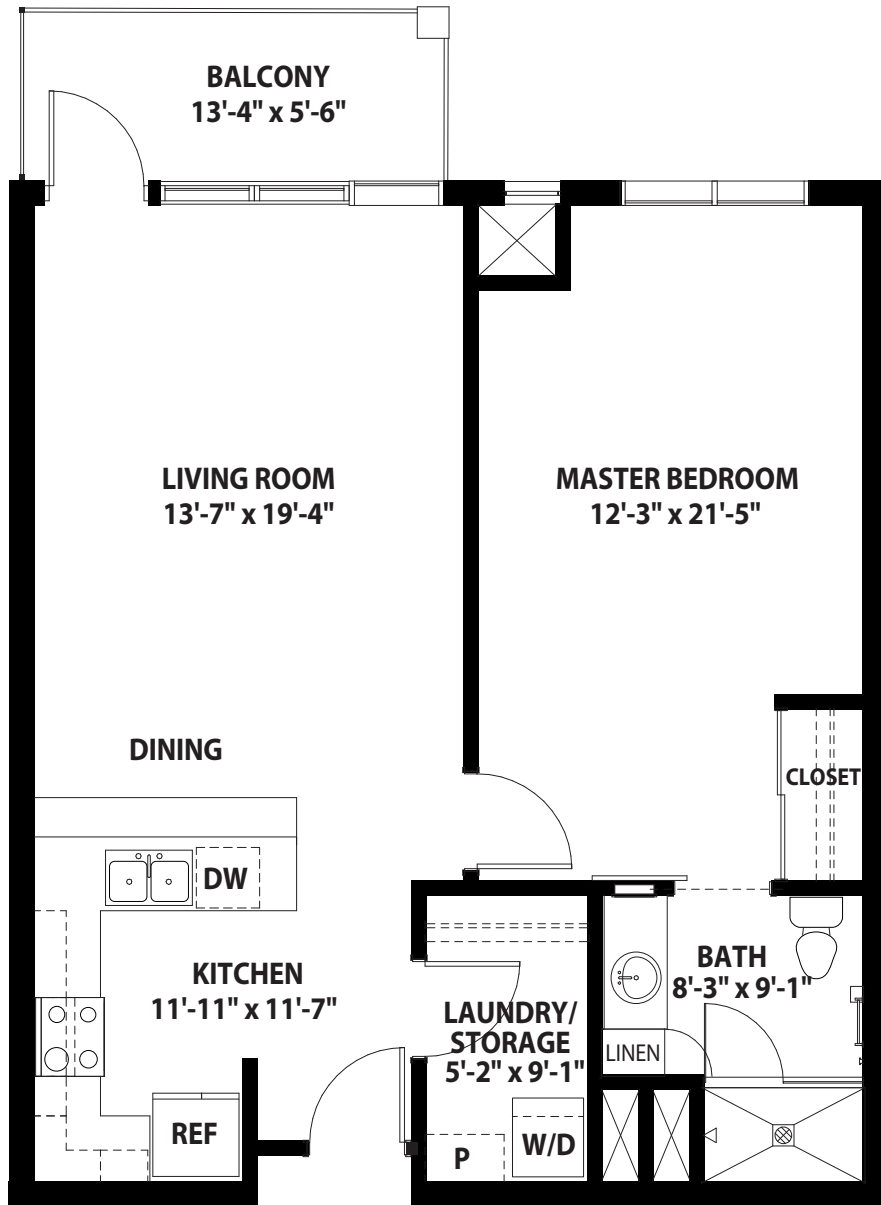

Aspen

1 Bedroom, 1 Bath, Balcony | 850 sq. ft.

Dimensions may vary based on individual floor plan.

Rockwood
AT WHITWORTH