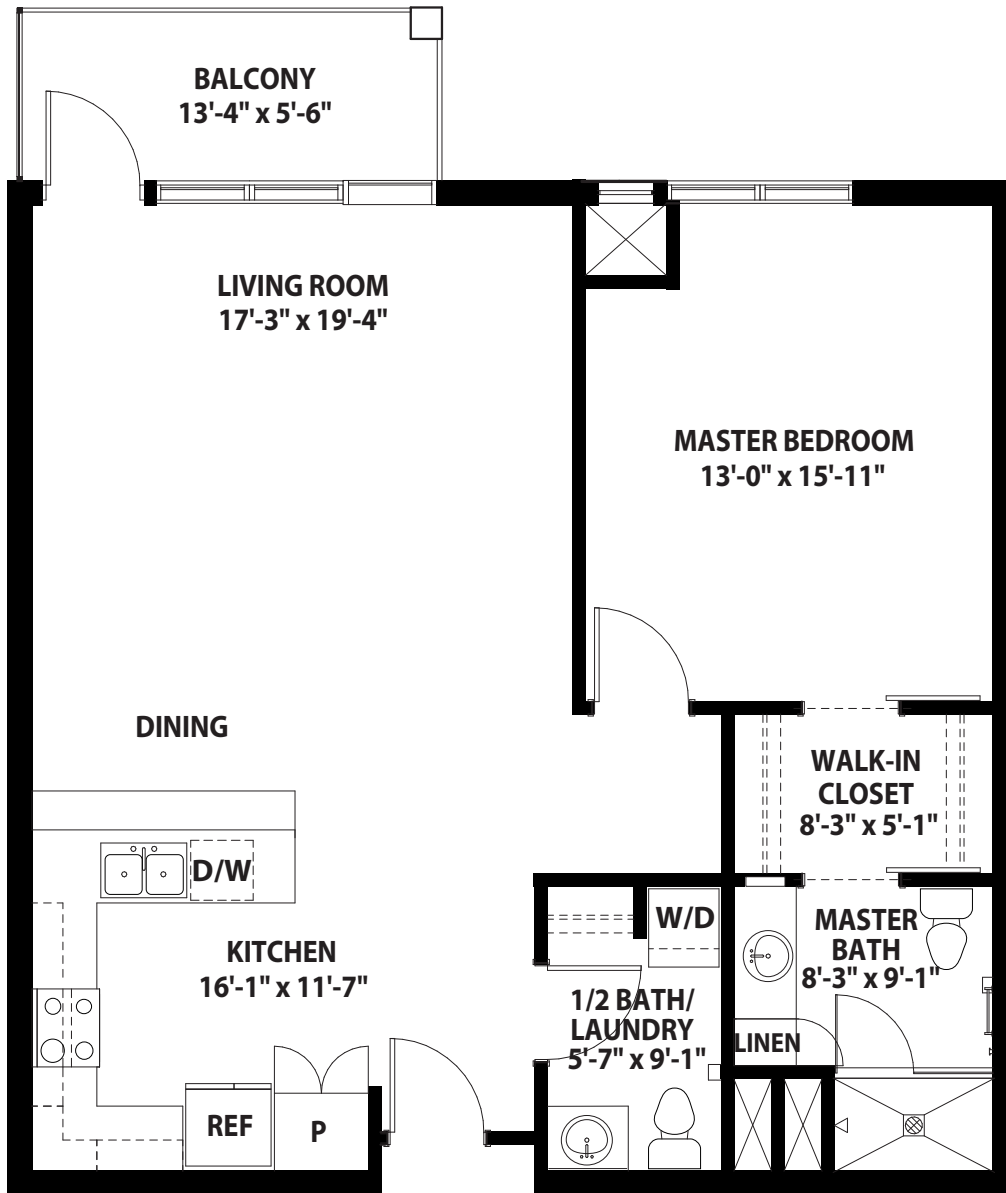

# Birch

1 Bedroom, 1-1/2 Bath, Balcony | 1,000 sq. ft.

Dimensions may vary based on individual floor plan.