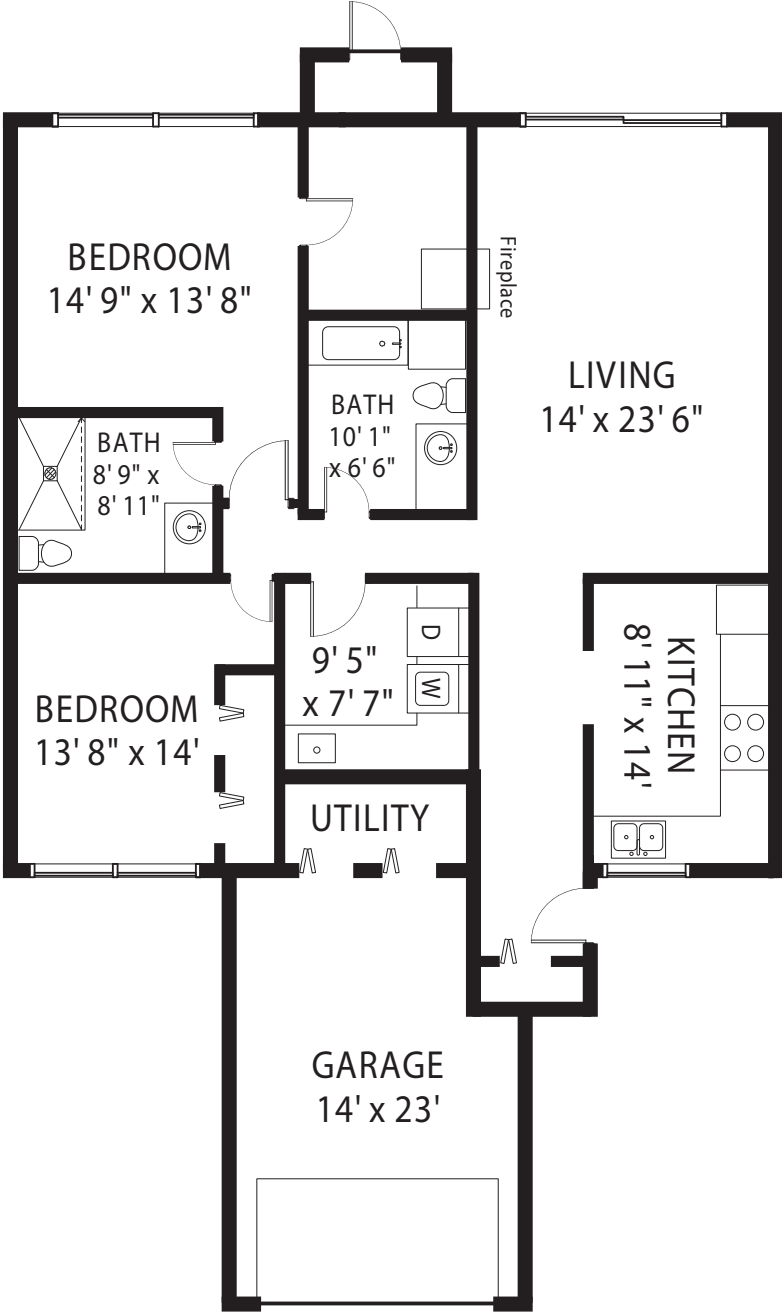

Hawthorne Court

2 Bedroom, 2 Bath, Garage | 1,350 sq. ft.

Dimensions may vary based on individual floor plan.